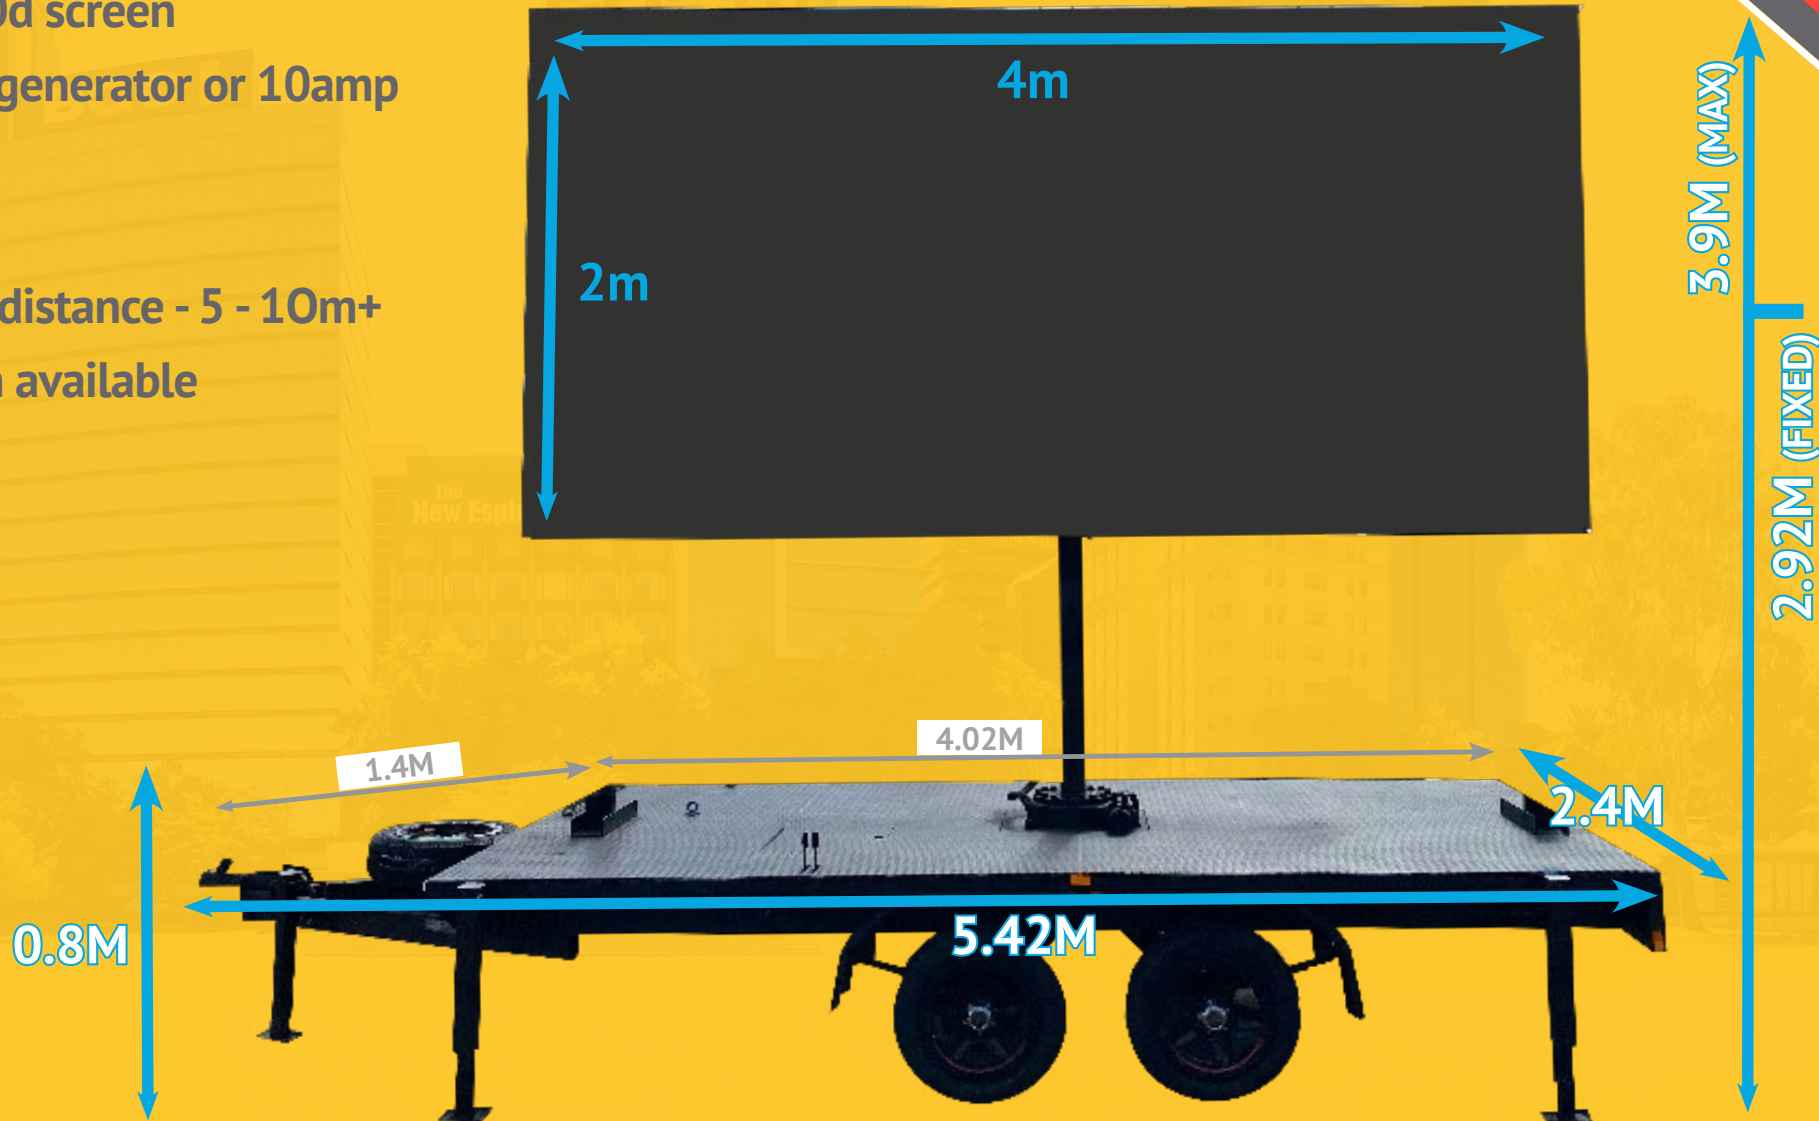

nova
93.7

nova

100 METERS TO GO

CONGRATULATIONS

CONGRATULATIONS

- 3 sided LED screen that opens to create a wingspan of 10m x 2m
- Plays fixed / animated images and hi-res video content
- Self powered generator
- Connects to mains 3ph power for silent & indoor operation
- Operates whilst stationary or moving
- Weatherproof
- Ideal viewing distance - 5 - 10m+
- On-board Sound System available
- Interactive options

SWISS 51

KEY SPECS

- ▶ 4m x 2m 4.8mm pitch screen
- ▶ Plays fixed / animated images and hi-res video content
- ▶ Adjustable height (2.9m > 3.9m)
- ▶ Revolving 360d screen
- ▶ Self powered generator or 10amp connection
- ▶ Weatherproof
- ▶ Ideal viewing distance - 5 - 10m+
- ▶ Sound System available