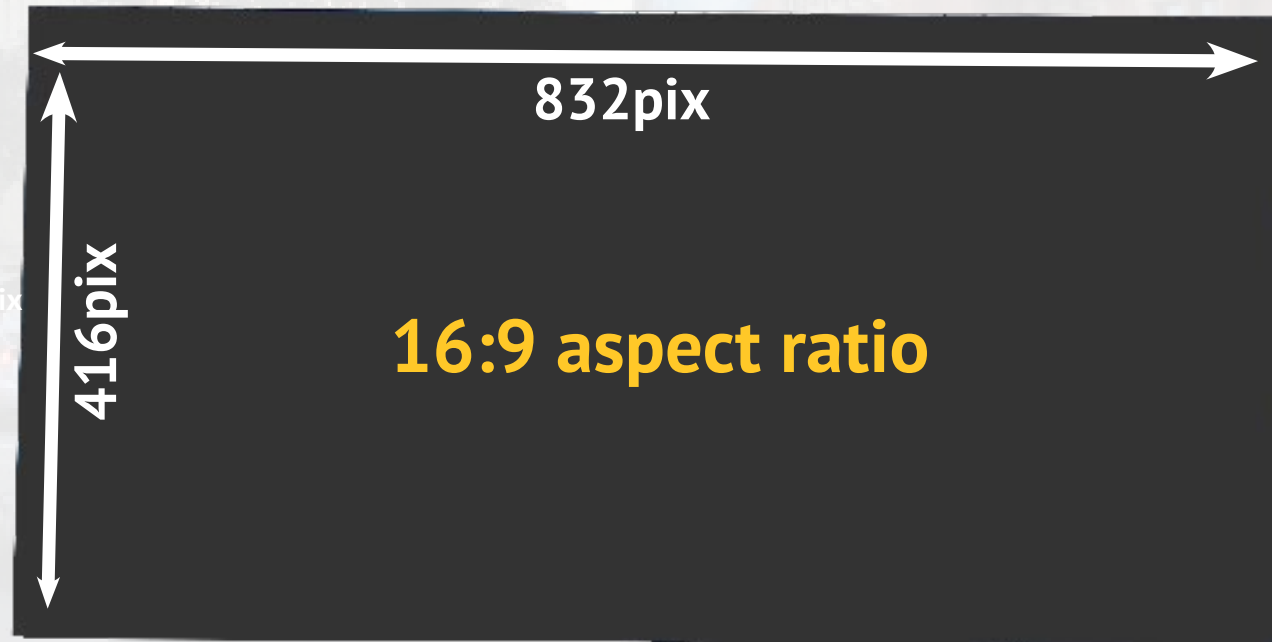

your supplied artwork will be determined by your format

wings format (one image)

2080 x 416 pixels

cubed format (three images)

832 x 416 pixels - passenger

416 x 416 pixels - tailgate

832 x 416 pixels - driver

SWISS 51

KEY SPECS

- ▶ 4m x 2m 4.8mm pitch screen
- ▶ Plays fixed / animated images and hi-res video content
- ▶ Adjustable height (2.9m > 3.9m)
- ▶ Revolving 360d screen
- ▶ Self powered generator or 10amp connection
- ▶ Weatherproof
- ▶ Ideal viewing distance - 5 - 10m+
- ▶ Sound System available

TIPS

Save at minimum of 150dpi & ensure image quality is satisfactory

Text size minimum - 240x240

Save as jpeg (images) or MP4 (video)

Avoid small text and small logos

Use strong, bold contrasting colours. Try to avoid large areas of white background